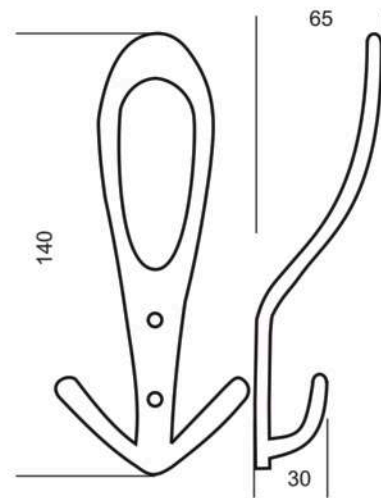

CUIERE
8114L

culoare	
1.	aluminiu
2.	inox
3.	antichizat alămit
4.	negru mat
5.	alb

8143L

culoare	
1.	inox
2.	aluminiu
3.	crom
4.	antichizat alămit
5.	gri titan

8136L

culoare	
1.	negru mat
2.	aluminiu
3.	inox
4.	gri titan